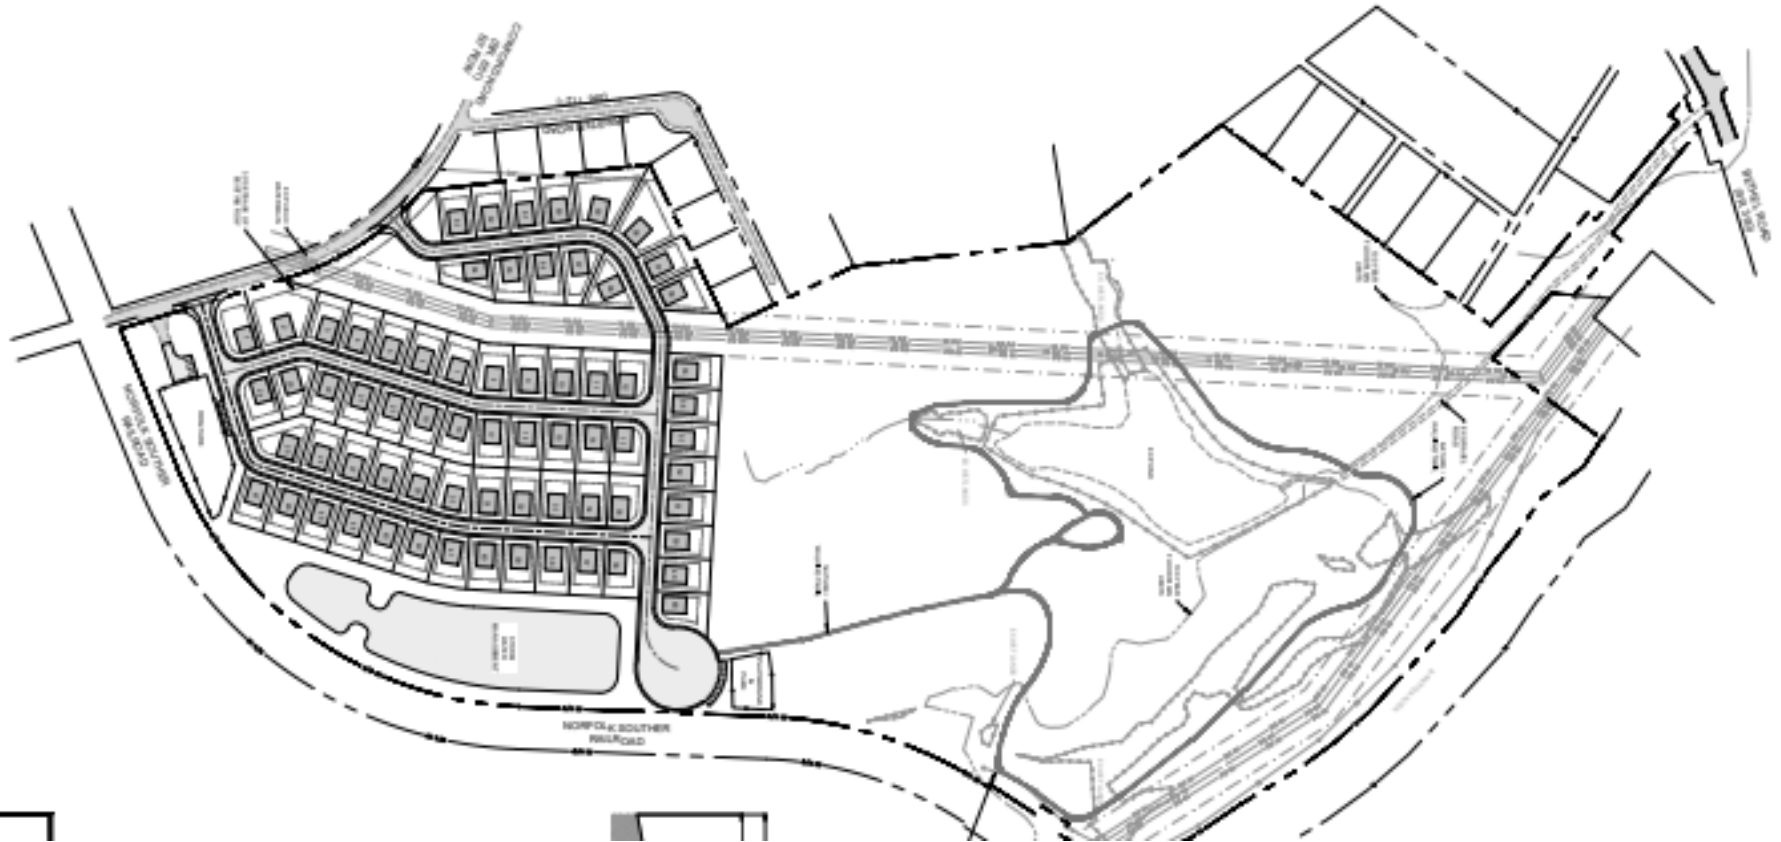

Halifax County

Town of South Boston

Town of Halifax

Banister Flats

Halifax County, VA WebGIS Parcels - PRN: 7956

August 9, 2022

Source: Esri, HERE, DeLorme, Mapbox, Swire, IGN, Intermap, Incorp, GEBCO, USGS, FAO, NPS, NRCAN, Geobase, IGN, Swire, NL, Ordnance Survey, Esri

Banister Flats

Banister Flats

89 Acres
River Front
Privately Owned

Conceptual Design

68 total lots
Average lot size
10,985SF
Two story houses
2,475SF
Dog Park
Playground
Walking Trails

Banister Flats 2

Halifax County, VA WebGIS Parcels - PRN: 31875

55 Acres
River Front
Privately Owned

Halifax County, VA WebGIS Parcels - PRN: 28182

Rock Branch

Halifax County, VA WebGIS Parcels - PRN: 28379

August 11, 2022

Source: Esri, HERE, DeLorme, Mapbox, Aeris, IGN, GCB, USGS, NOAA, NPS, NRCAN, Geobase, IGN, TopoStar, NLS, Ordnance Survey, Esri

Rock Branch

Rock Branch

61.5 Acres
Privately Owned

Conceptual Design

48 total lots
Average lot size
54,250 SF
Two story houses
2,475 SF

Wimbush

9 Acres
Publicly Owned

CSG Site